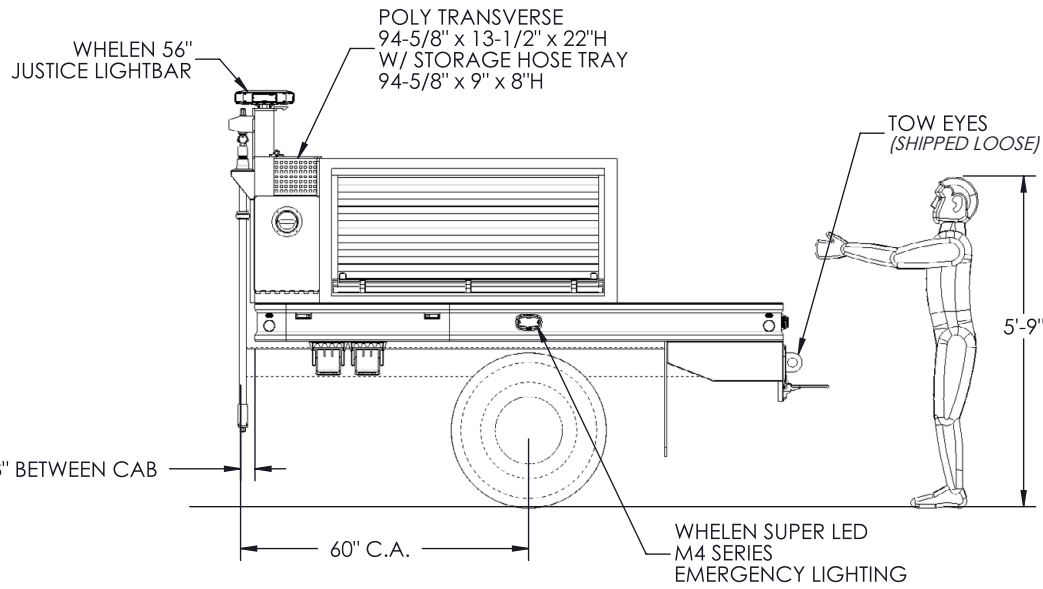

ACCEPT ONLY THE BEST

FA-GLIDER KIT #5-0701

*CET is a trademark of CET Fire Pumps Mfg Ltd.