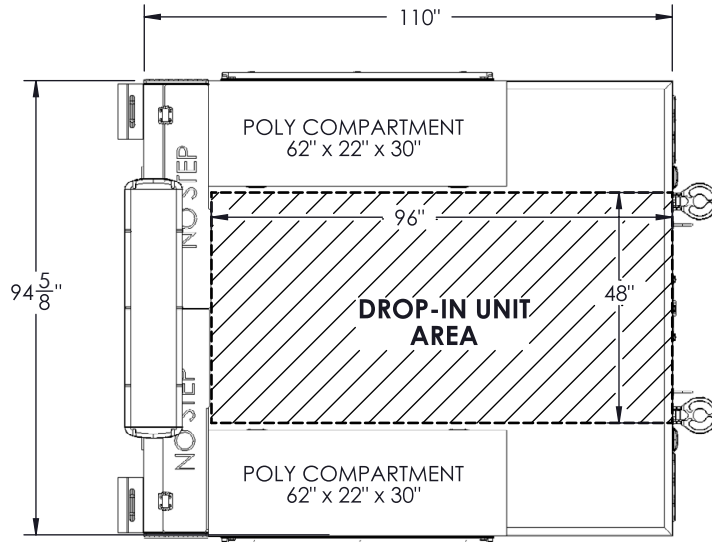

ACCEPT ONLY THE BEST

FA-GLIDER KIT #5-0701

*CET is a trademark of CET Fire Pumps Mfg Ltd.