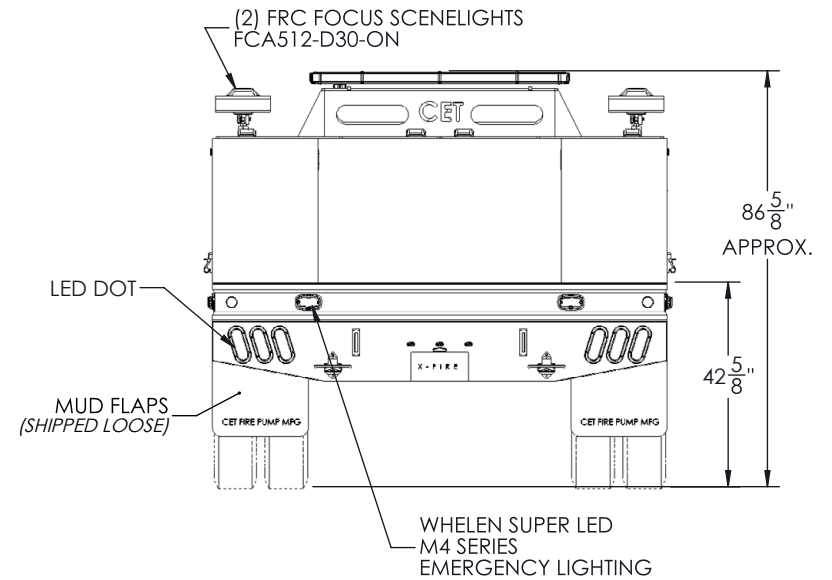

ACCEPT ONLY THE BEST

FA-GLIDER KIT #5-0701

*CET is a trademark of CET Fire Pumps Mfg Ltd.