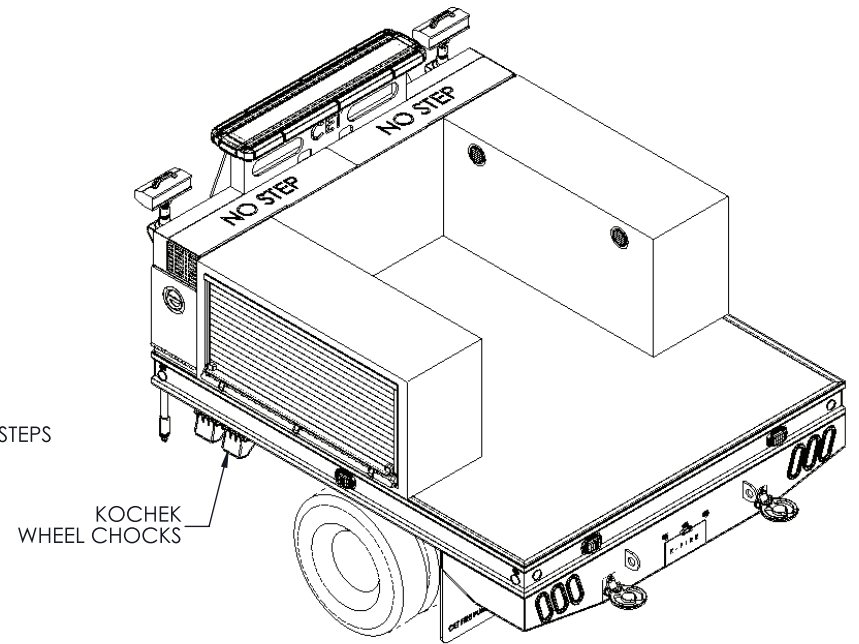

ACCEPT ONLY THE BEST

FA-GLIDER KIT #1-0701

*CET is a trademark of CET Fire Pumps Mfg Ltd.

75 Hector St., P.O. Box 90, Pierreville (Québec) Canada J0G 1J0 | Telephone: 1-888-844-2285 | Fax: 1-800-434-2613 | www.fire-pump.com