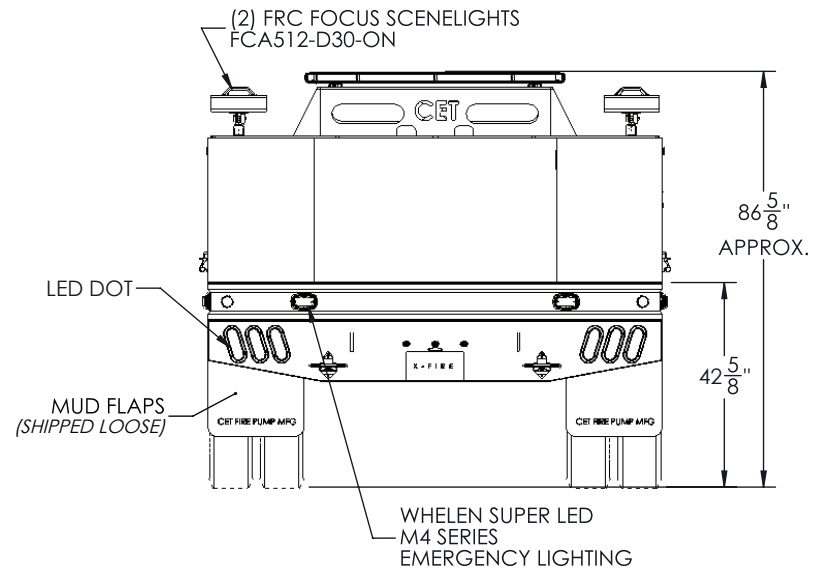

ACCEPT ONLY THE BEST

FA-GLIDER KIT #1-0701

*CET is a trademark of CET Fire Pumps Mfg Ltd.

75 Hector St., P.O. Box 90, Pierreville (Québec) Canada J0G 1J0 | Telephone: 1-888-844-2285 | Fax: 1-800-434-2613 | www.fire-pump.com