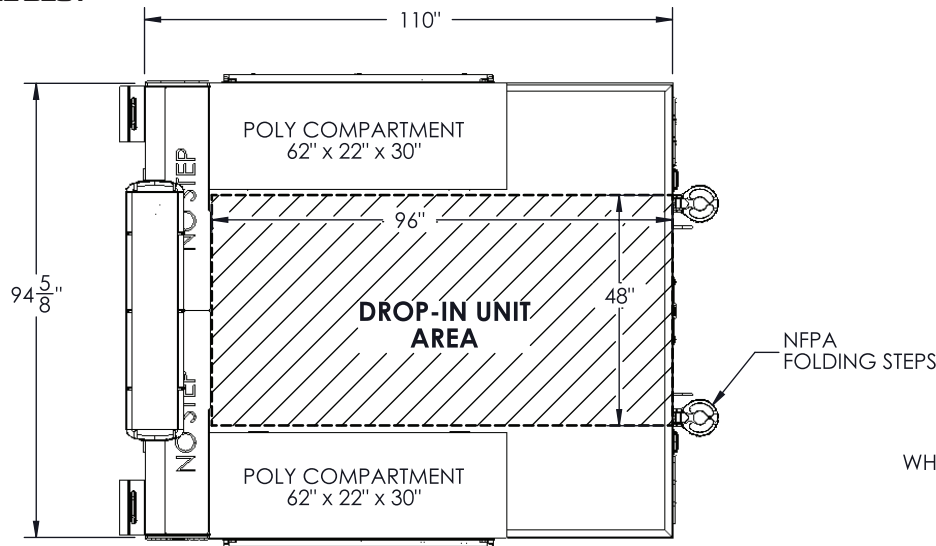

ACCEPT ONLY THE BEST

FA-GLIDER KIT #1-0701

*CET is a trademark of CET Fire Pumps Mfg Ltd.

75 Hector St., P.O. Box 90, Pierreville (Québec) Canada J0G 1J0 | Telephone: 1-888-844-2285 | Fax: 1-800-434-2613 | www.fire-pump.com