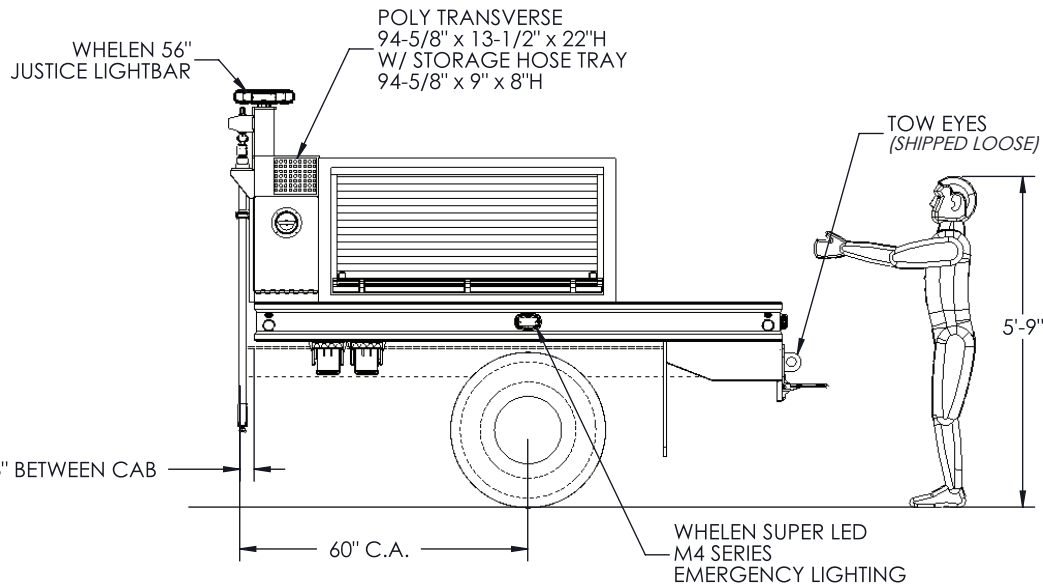

ACCEPT ONLY THE BEST

FA-GLIDER KIT #1-0701

*CET is a trademark of CET Fire Pumps Mfg Ltd.

75 Hector St., P.O. Box 90, Pierreville (Québec) Canada J0G 1J0 | Telephone: 1-888-844-2285 | Fax: 1-800-434-2613 | www.fire-pump.com